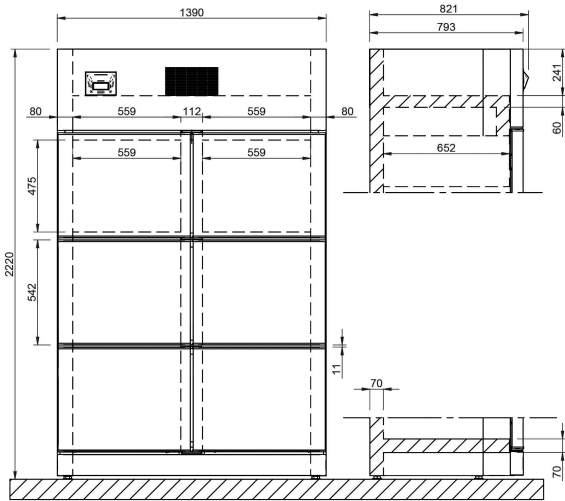

Cross Sections

DRY INDOOR 6SP